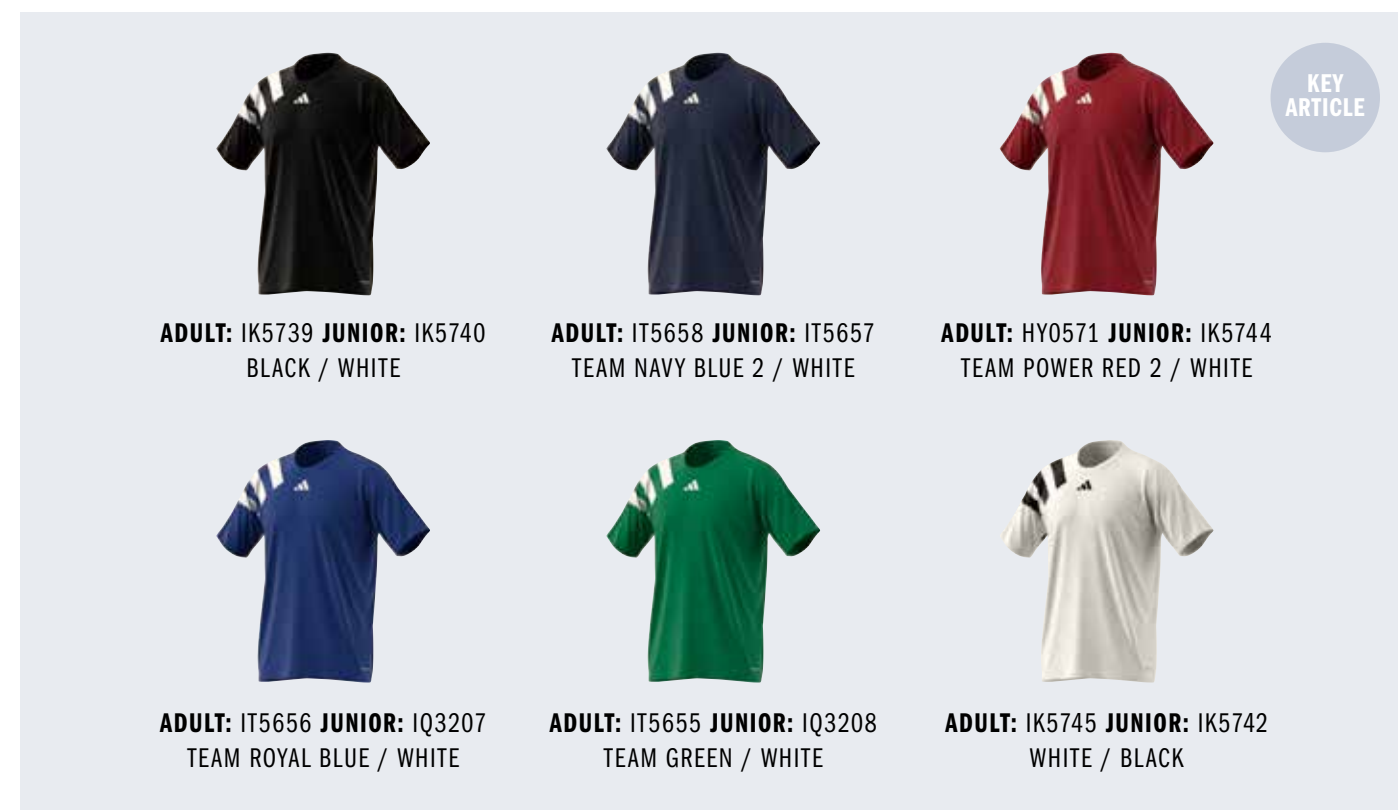

FORTORE 23

MEN'S & YOUTH MATCHWEAR

FORTORE 23 JERSEY

FORTORE23 JSY

FIT: REGULAR

MAIN MATERIAL: 100% RECYCLED POLYESTER

ADULT: 28 € / 699 CZK / 10990 HUF | SIZES: XS, S, M, L, XL, 2XL, 3XL
JUNIOR: 25 € / 599 CZK / 9990 HUF | SIZES: 116, 128, 140, 152, 164, 176

LIFECYCLE → FEB 2027

ADULT: IT5652 JUNIOR: IT5651
TEAM COLL BURGUNDY 2 /
TEAM LIGHT BLUE

ADULT: IQ3210 JUNIOR: IQ3214
TEAM COLL BURGUNDY 2 /
TEAM LIGHT BLUE WHITE

ADULT: IM8904
SEMI BLUE BURST / TEAM ROYAL BLUE

COMBINE WITH A
LONG SLEEVE OPTION
SEE PAGE 172 – 174

COLLECTION
MADE WITH 100%
RECYCLED MATERIALS

FORTORE 23

KEY
ARTICLE

ADULT: IK5739 JUNIOR: IK5740
BLACK / WHITE

ADULT: IT5658 JUNIOR: IT5657
TEAM NAVY BLUE 2 / WHITE

ADULT: HY0571 JUNIOR: IK5744
TEAM POWER RED 2 / WHITE

ADULT: IT5656 JUNIOR: IQ3207
TEAM ROYAL BLUE / WHITE

ADULT: IT5655 JUNIOR: IQ3208
TEAM GREEN / WHITE

ADULT: IK5745 JUNIOR: IK5742
WHITE / BLACK

ADULT: IK5772 JUNIOR: IK5774
TEAM LIGHT GREY / WHITE

ADULT: IT5652 JUNIOR: IT5651
TEAM COLL BURGUNDY 2 / TEAM LIGHT BLUE

ADULT: IK5737 JUNIOR: IK5730
BLACK / TEAM GREEN / TEAM YELLOW
/ TEAM COLLEG RED

ADULT: IK5738 JUNIOR: IK5727
TEAM NAVY BLUE 2 /
TEAM COLLEG RED / WHITE /
TEAM ROYAL BLUE

TEAMWEAR '24

TEAMWEAR '24