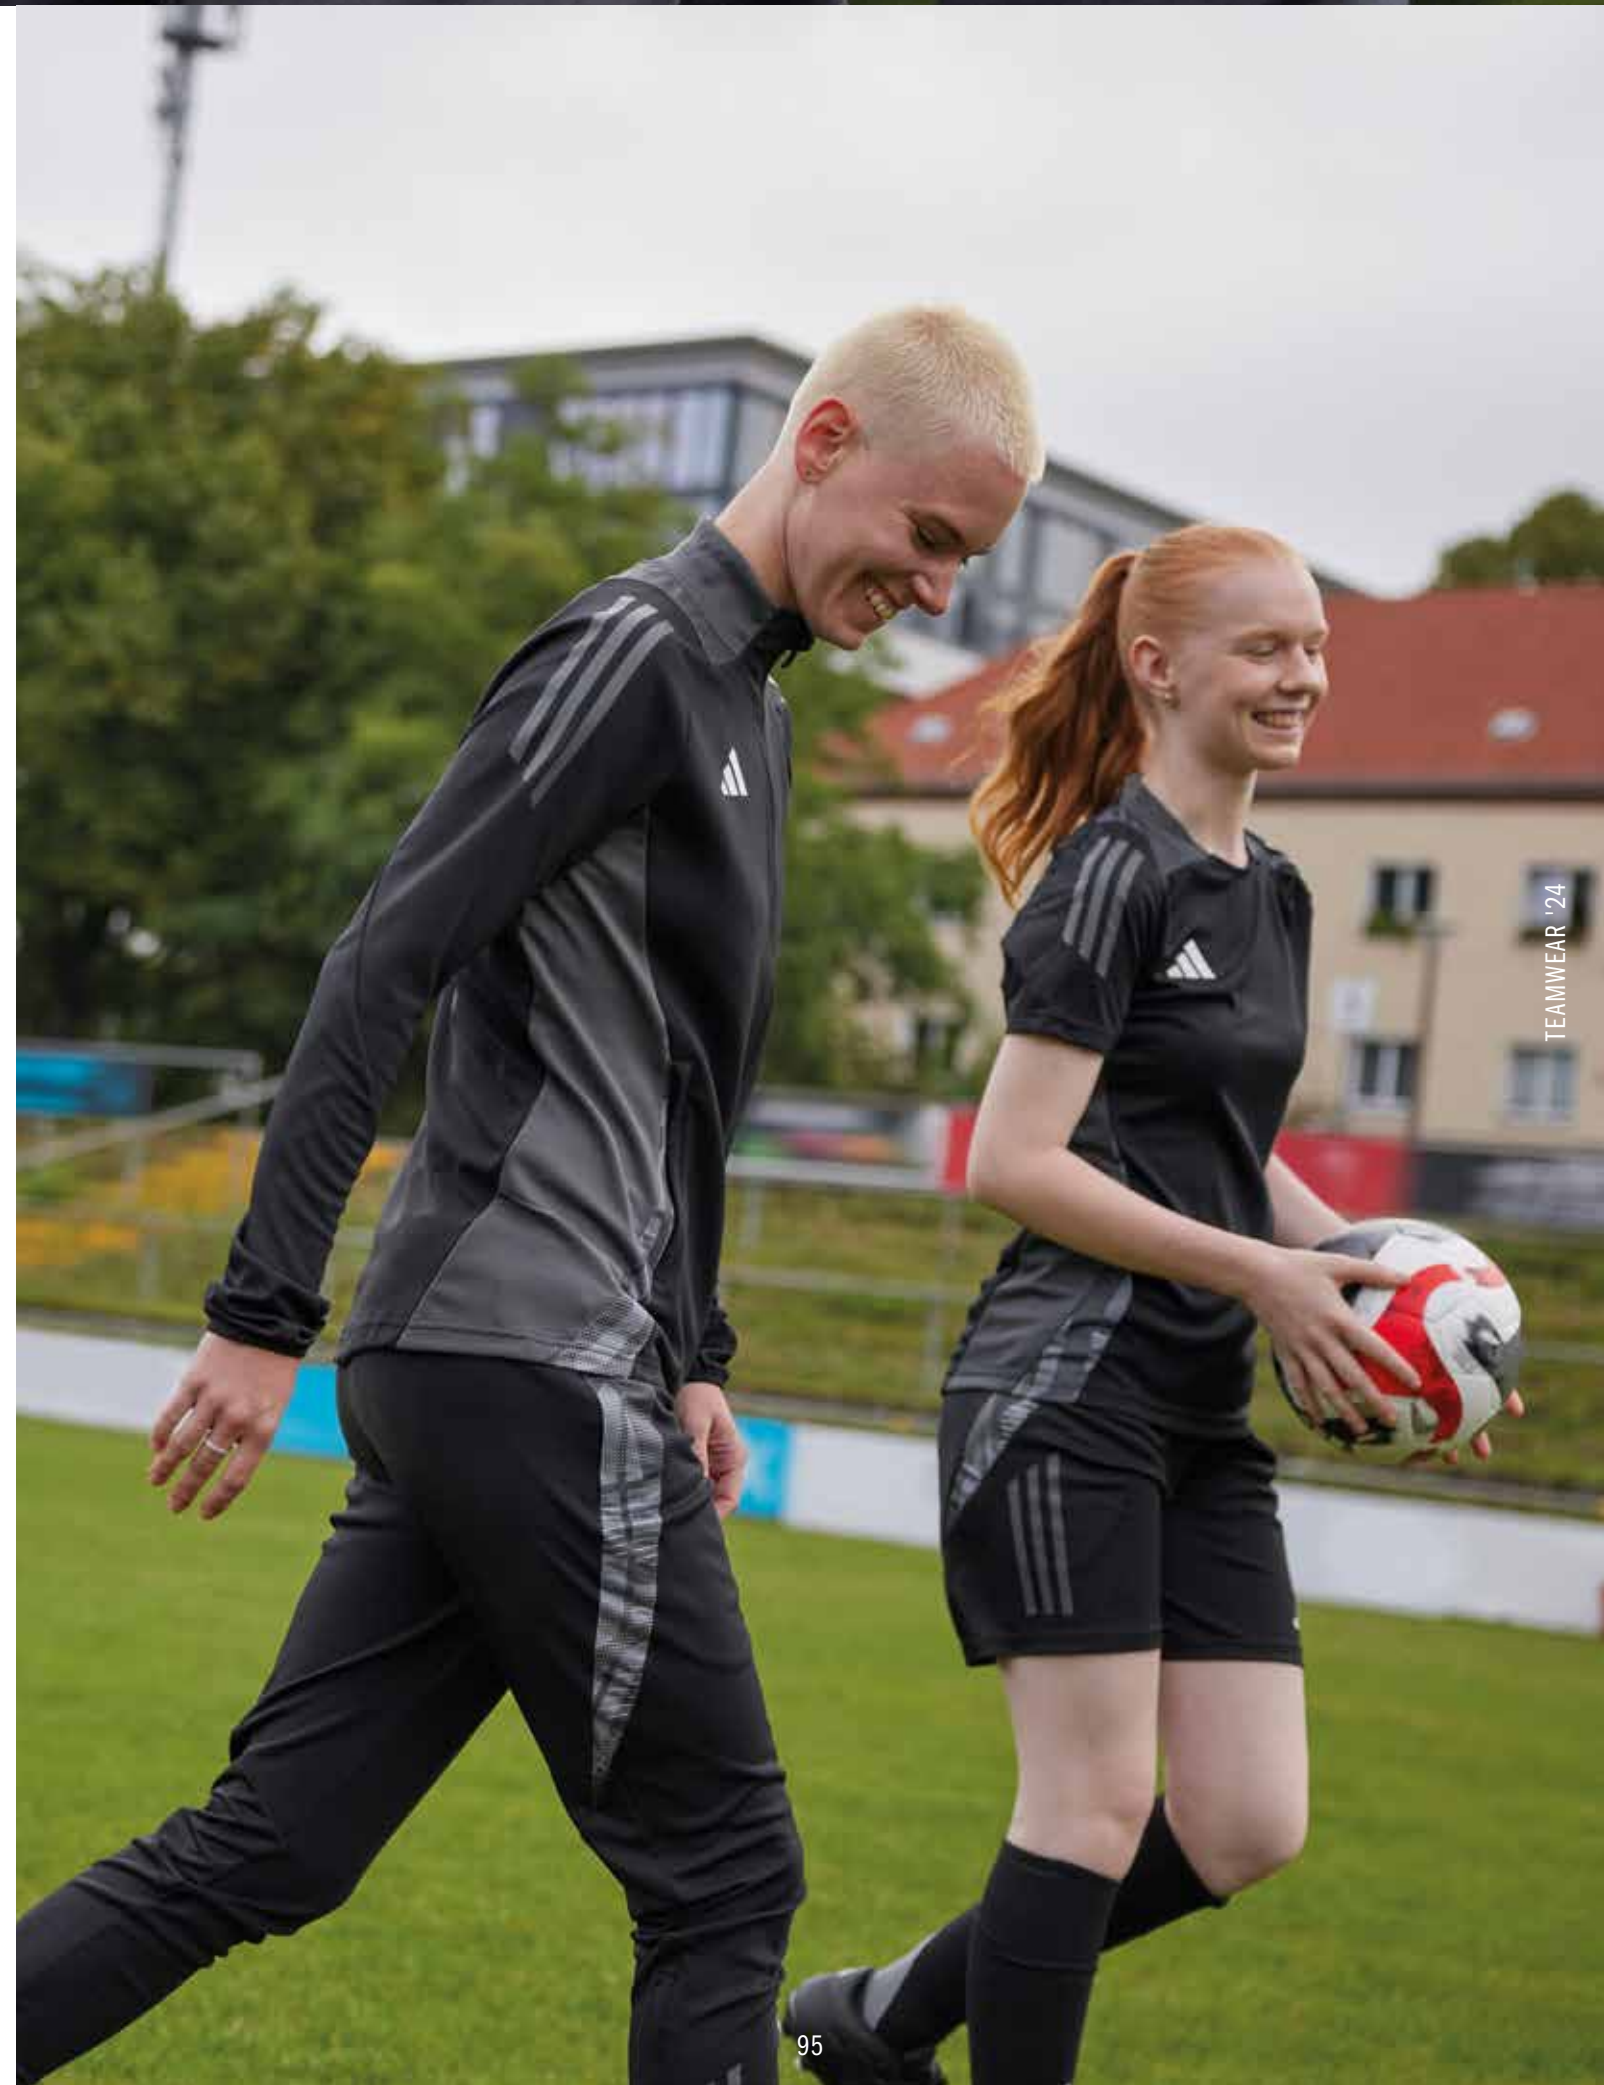

KEY ARTICLE

TIRO 24 COMPETITION JERSEY WOMEN

TIRO24 C TRJSYW

FIT: REGULAR

MAIN MATERIAL: 100% RECYCLED POLYESTER

ADULT: 35 € / 849 CZK / 13990 HUF | SIZES: 2XS, XS, S, M, L, XL, 2XL

TIRO 24 COMPETITION POLO WOMEN

TIRO24 C POLO W

FIT: REGULAR

MAIN MATERIAL: 65% RECYCLED POLYESTER / 35% COTTON

ADULT: 40 € / 999 CZK / 15990 HUF | SIZES: 2XS, XS, S, M, L, XL, 2XL

TIRO 24 COMPETITION DOWNTIME SHORT WOMEN

TIRO24 C DTSHOW

FIT: REGULAR

MAIN MATERIAL: 100% RECYCLED POLYESTER

ADULT: 40 € / 999 CZK / 15990 HUF | SIZES: 2XS, XS, S, M, L, XL, 2XL

TEAMWEAR '24

TEAMWEAR '24