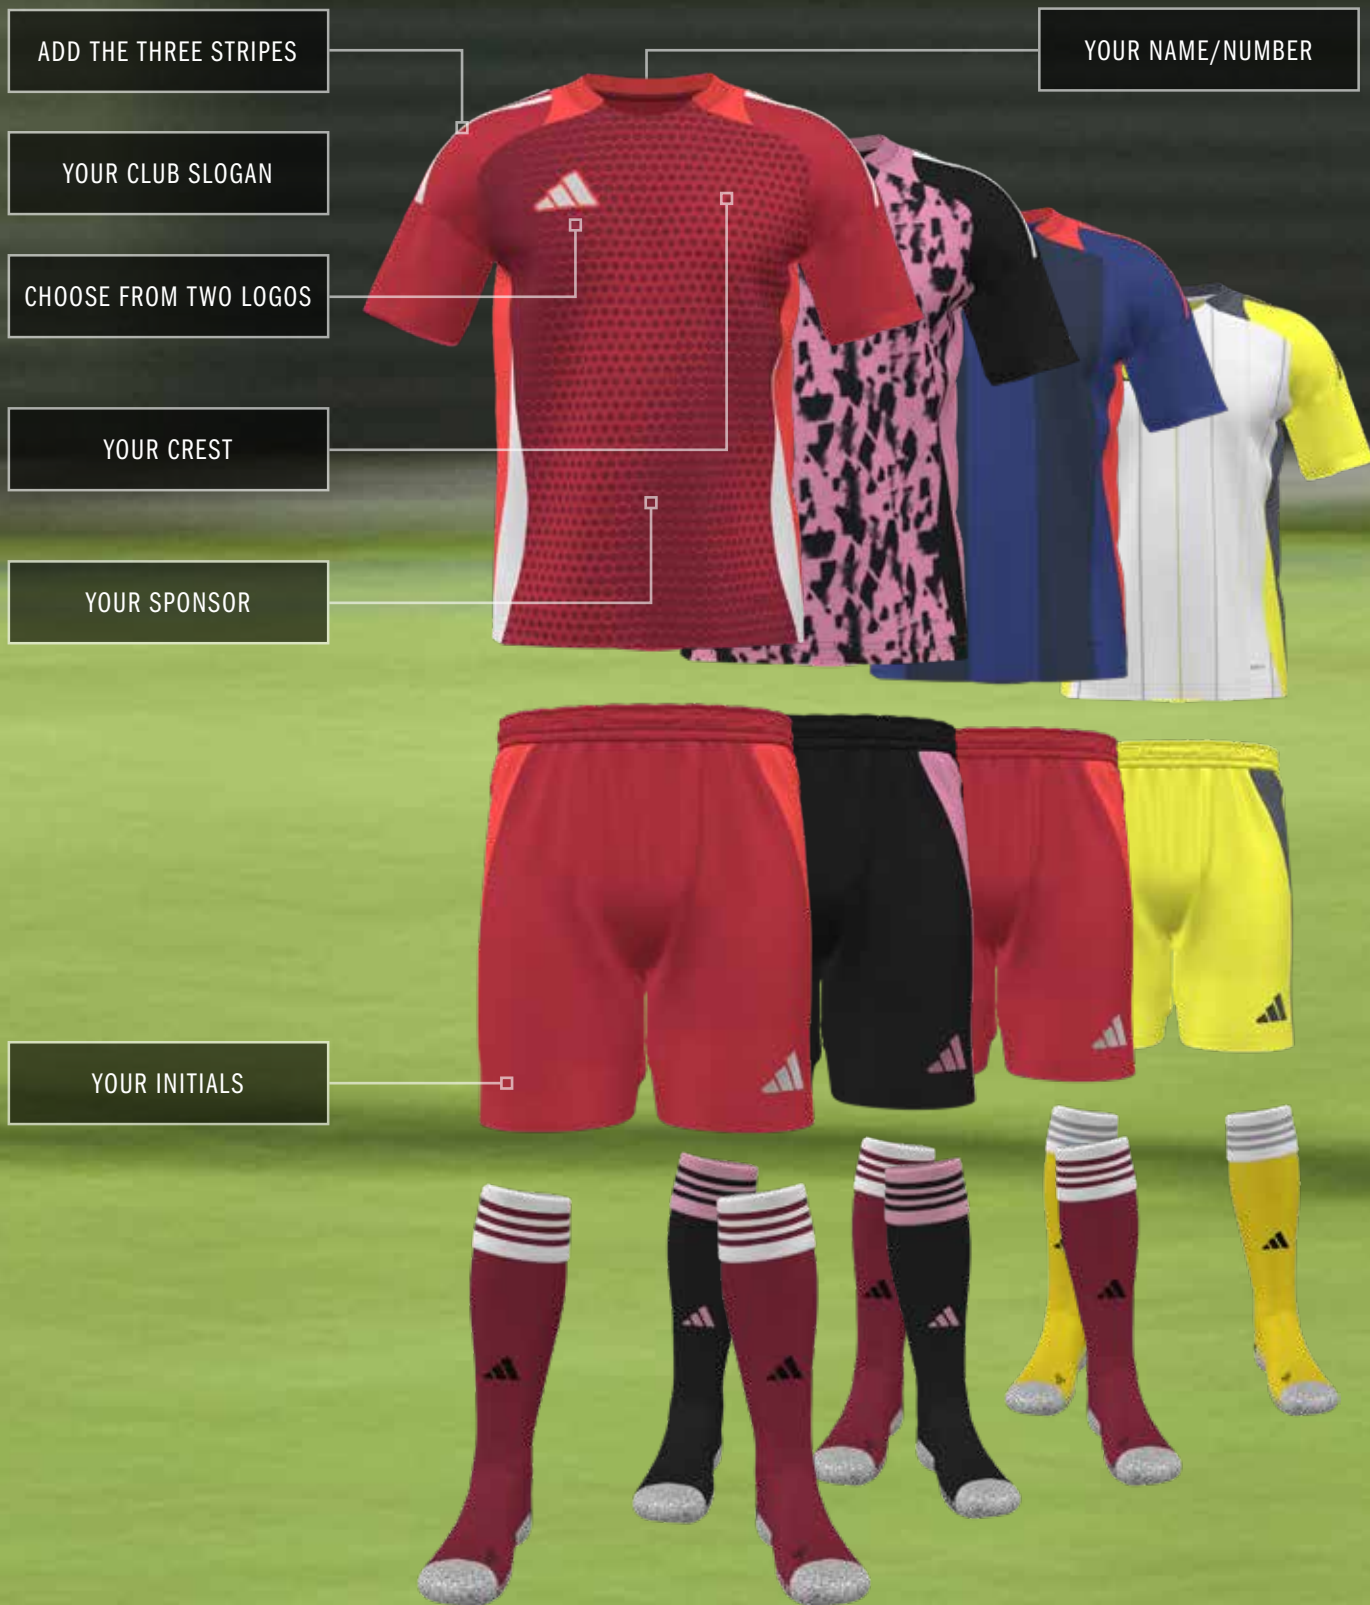

LOCKER ROOM

CUSTOMISE A KIT AS UNIQUE AS YOUR TEAM.

Choose from multiple styles, graphics and colourways to make your team stand out on the pitch.

TEAMWEAR '24

 REACH OUT TO YOUR LOCAL ADIDAS TEAMWEAR RETAILER FOR MORE INFORMATION.