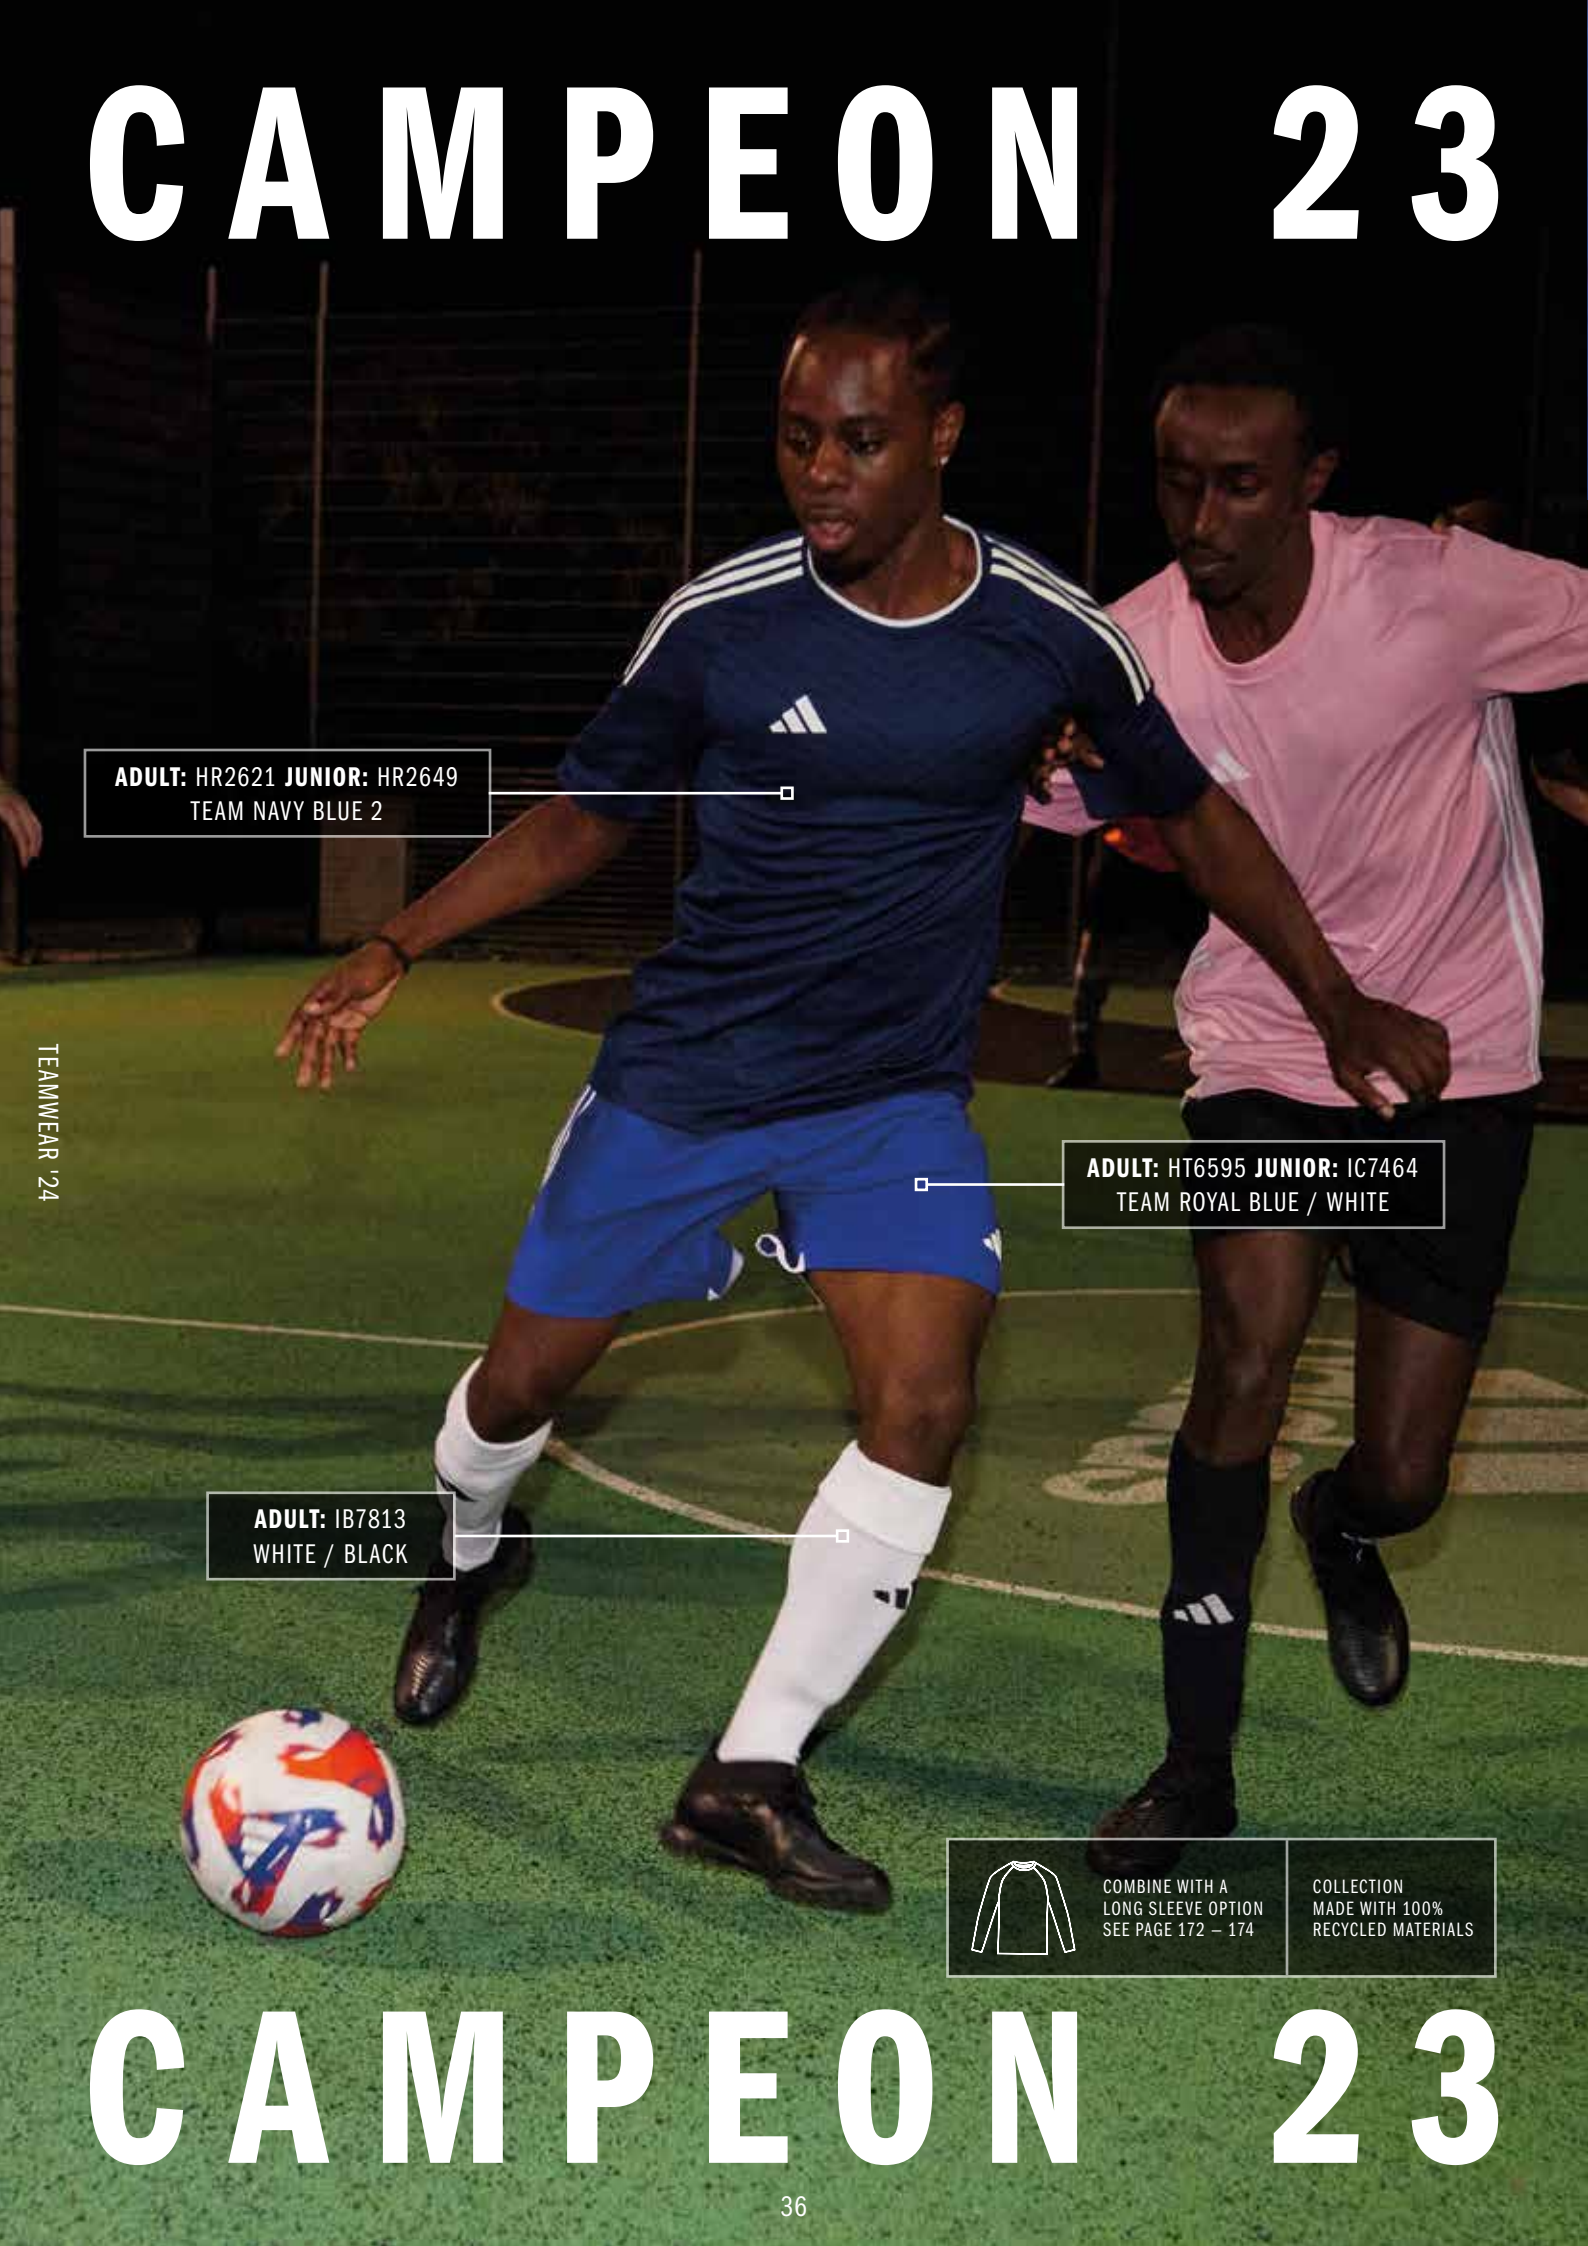

CAMPEON 23

ADULT: HR2621 **JUNIOR:** HR2649
TEAM NAVY BLUE 2

ADULT: HT6595 **JUNIOR:** IC7464
TEAM ROYAL BLUE / WHITE

ADULT: IB7813
WHITE / BLACK

COMBINE WITH A
LONG SLEEVE OPTION
SEE PAGE 172 – 174

COLLECTION
MADE WITH 100%
RECYCLED MATERIALS

CAMPEON 23

MEN'S & YOUTH MATCHWEAR

CAMPEON 23 JERSEY

CAMPEON 23 JSY

FIT: SLIM

MAIN MATERIAL: 100% RECYCLED POLYESTER

ADULT: 35 € / 849 CZK / 13990 HUF | **SIZES:** XS, S, M, L, XL, 2XL, 3XL

JUNIOR: 30 € / 749 CZK / 11990 HUF | **SIZES:** 116, 128, 140, 152, 164, 176

LIFECYCLE → **FEB 2026**

🔒 EXCLUSIVE TO TEAMWEAR SPECIALISTS

KEY
ARTICLE

ADULT: HR2621 **JUNIOR:** HR2649
TEAM NAVY BLUE 2

ADULT: HR2623 **JUNIOR:** HS0537
BLACK

ADULT: HR2622 **JUNIOR:** HR2648
TEAM POWER RED 2

ADULT: HR2620 **JUNIOR:** HR2650
TEAM ROYAL BLUE

ADULT: IB4923 **JUNIOR:** IB4924
TEAM GREEN

ADULT: IC1235 **JUNIOR:** IC1243
TEAM ORANGE

ADULT: HT6550 **JUNIOR:** HR2647
WHITE / BLACK